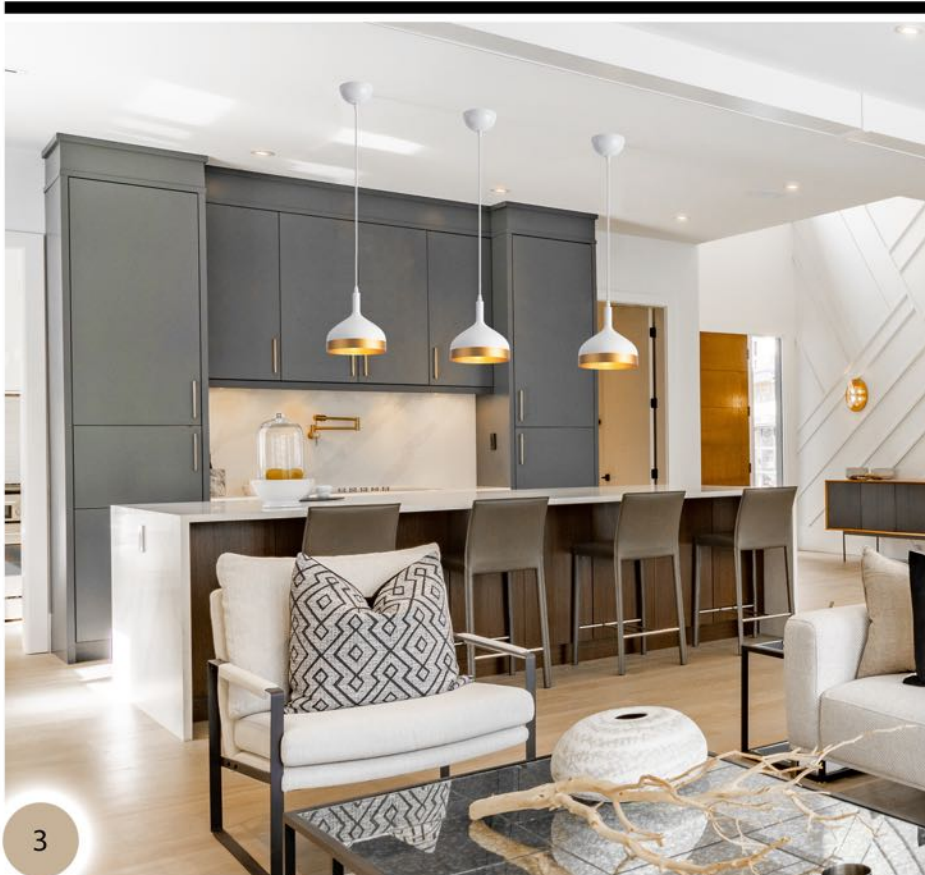

SC13088BB
32"D. x 13"BH. **$599**

Matte Black - Brass Accents
LED Candles