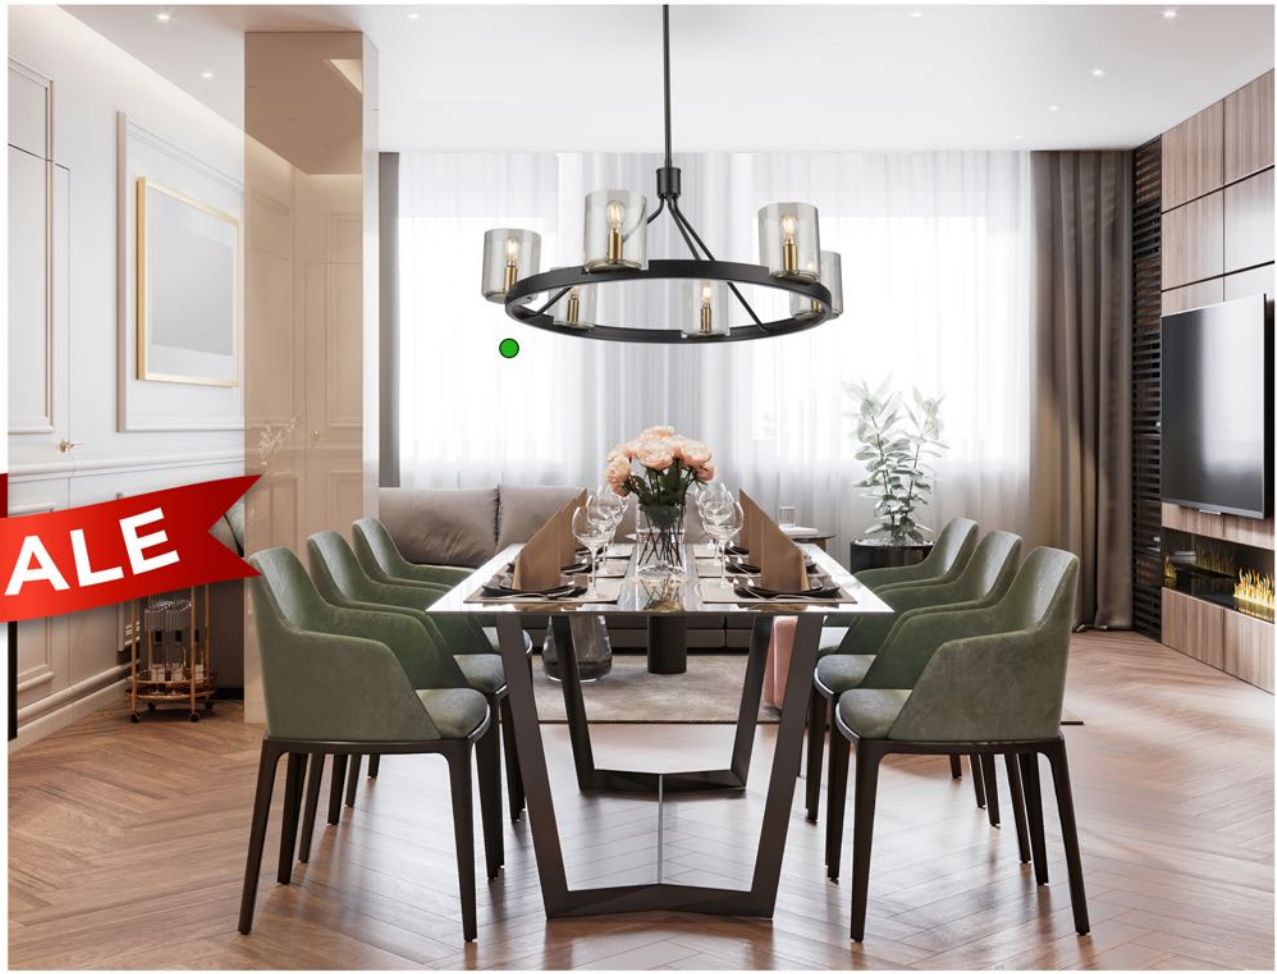

FASHION HOME LIGHTING SALE

Sundial
LIGHTING

AC11745BB, NB
 40"L. x 4.75"W. x 11"BH. **\$399**

AC11741NB, BB
 12"L. 8.25"W.
 x 12.25"BH.
\$169

AC11743NB, BB
 12"L. x 8.25"W. x 13.5"H.
\$159

Cheshire

Available "Brushed Brass & Black"
 or "Nickel & Black"

AC11746BB
 30"D. x 25.5"BH.
\$349

AC11746NB
 30"D. x 25.5"BH.
\$349

Salinas
Brushed Brass

AC11820BB
5"D. x 13"H. x 7"EXT.
\$59

AC11826BB
29"D. x 11"BH.
\$299

SALE

Designed by Kevin Kraemer

AC11825BB
45"L. x 5"W. x 4.25"BH. \$269